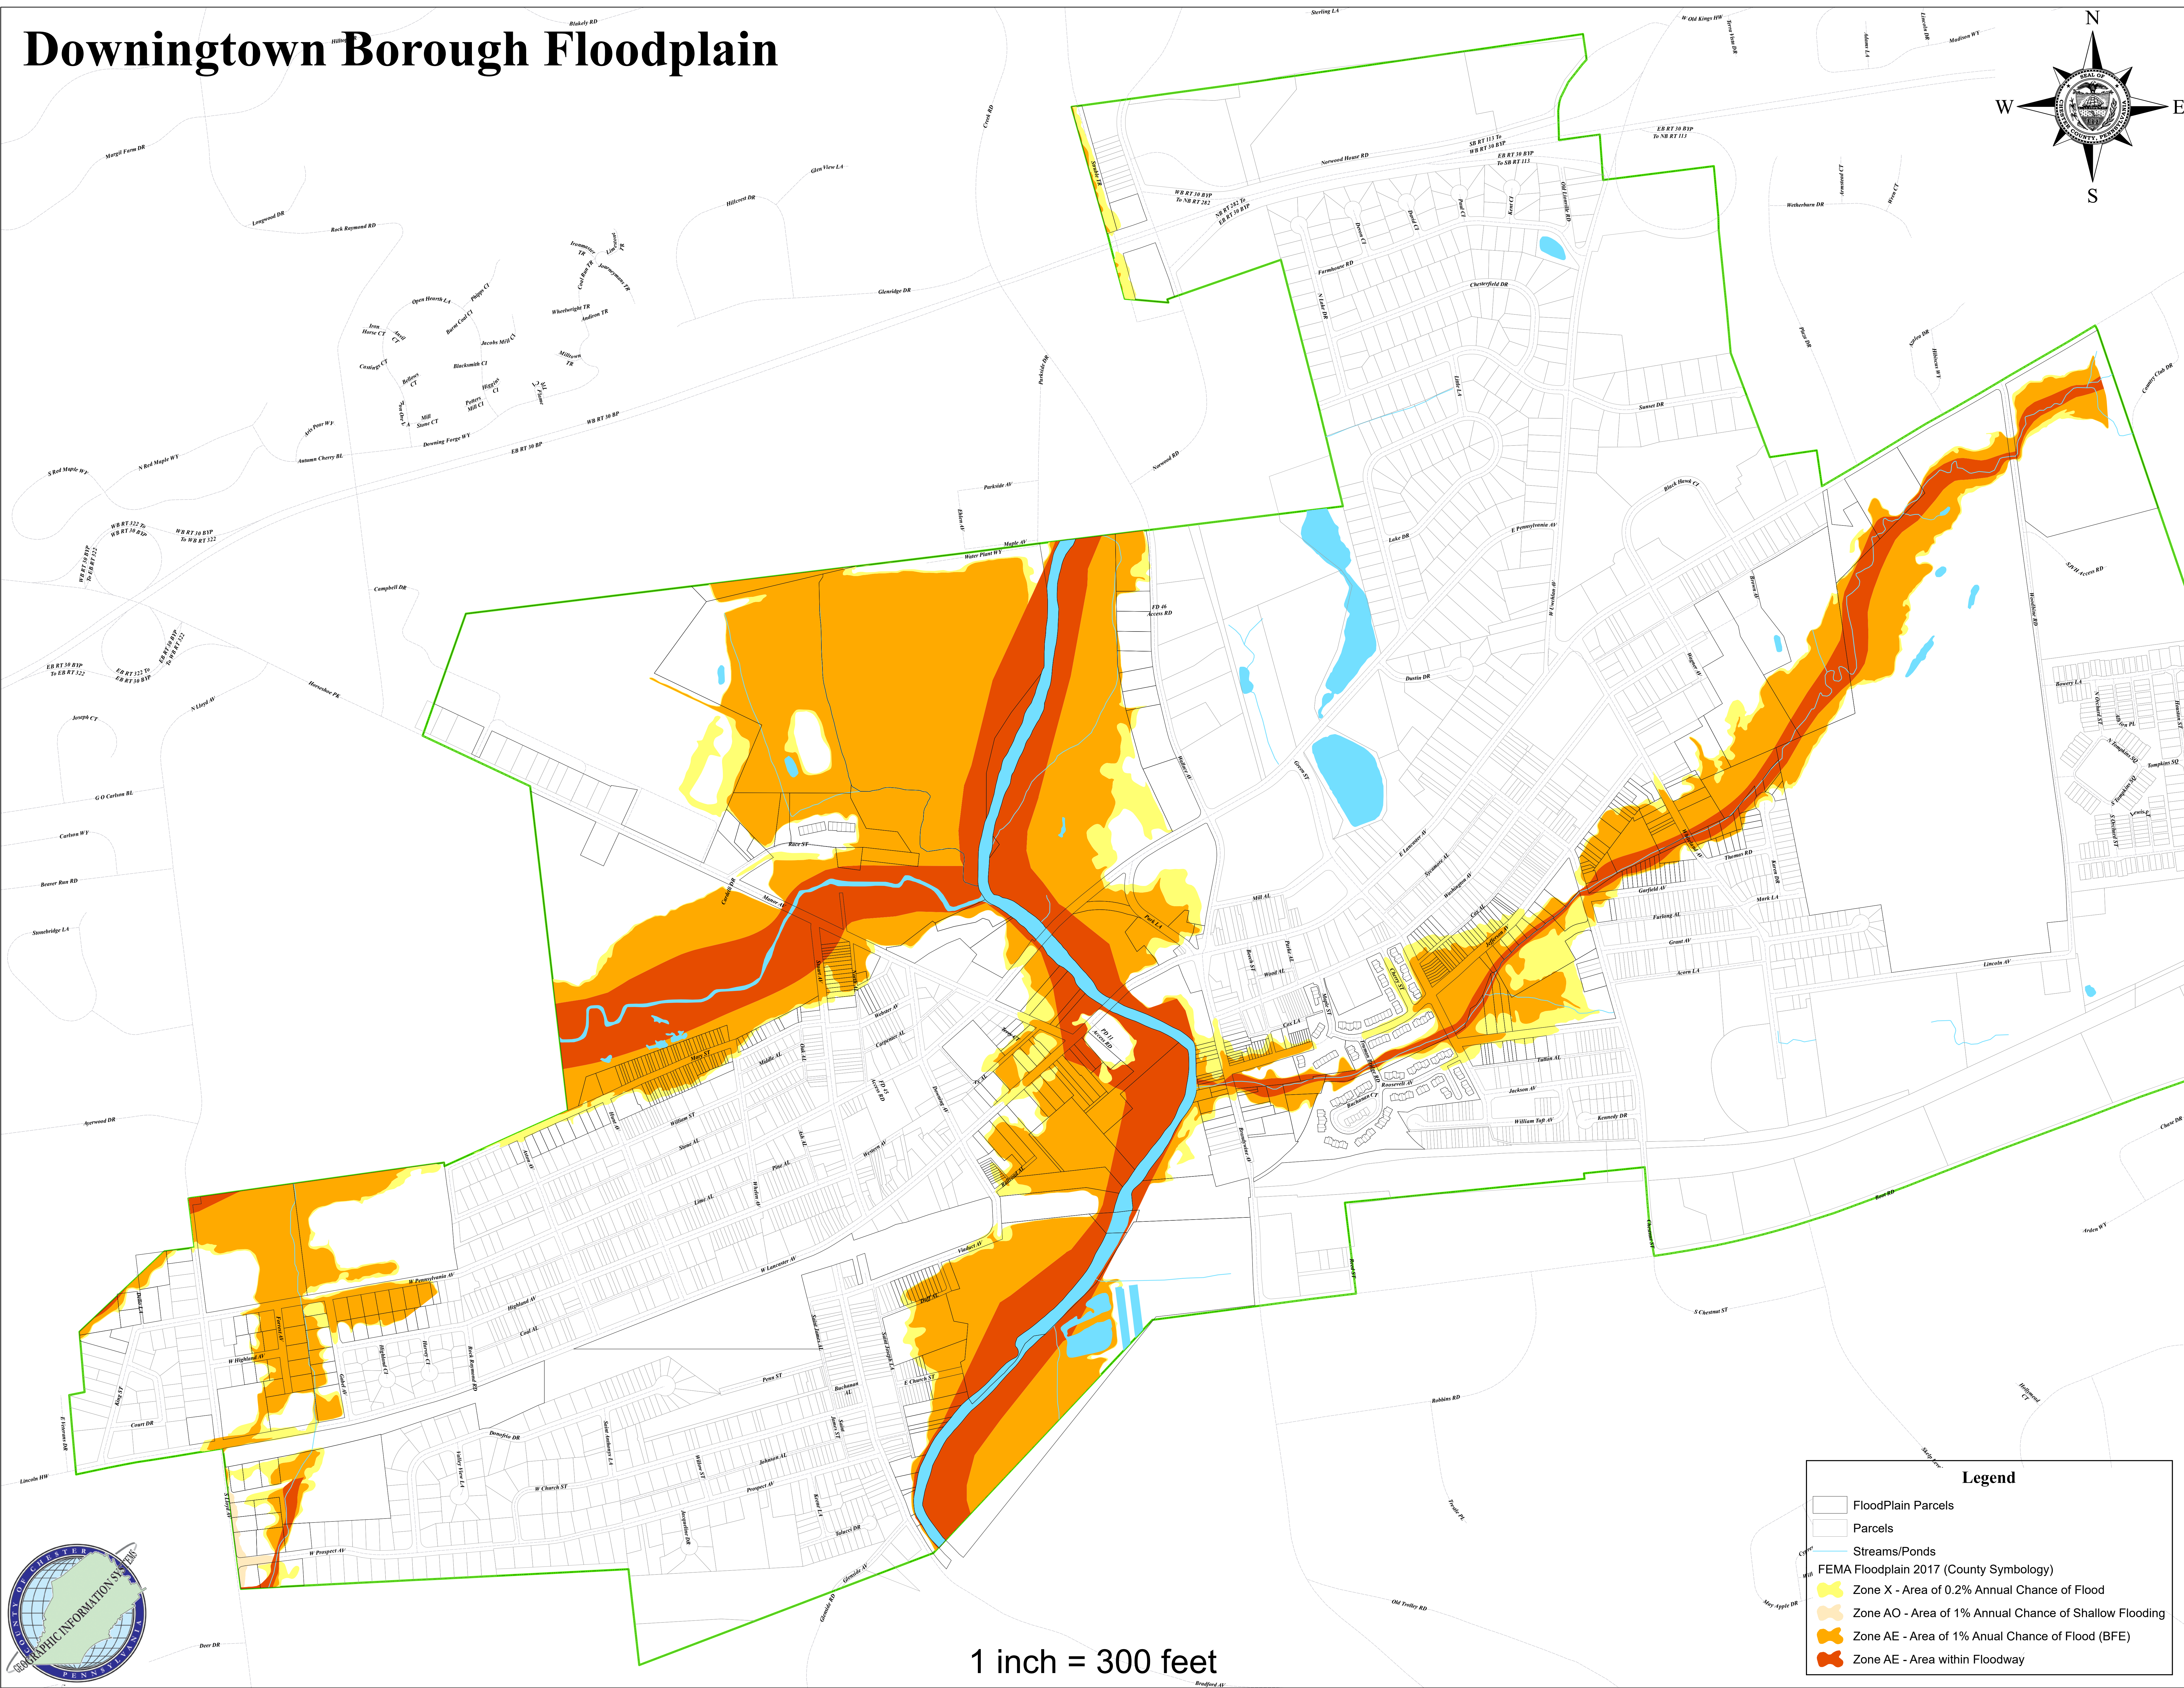

# Downingtown Borough Floodplain

**Legend**

- FloodPlain Parcels
- Parcels
- Streams/Ponds
- FEMA Floodplain 2017 (County Symbology)
- Zone X - Area of 0.2% Annual Chance of Flood
- Zone AO - Area of 1% Annual Chance of Shallow Flooding
- Zone AE - Area of 1% Annual Chance of Flood (BFE)
- Zone AE - Area within Floodway

1 inch = 300 feet